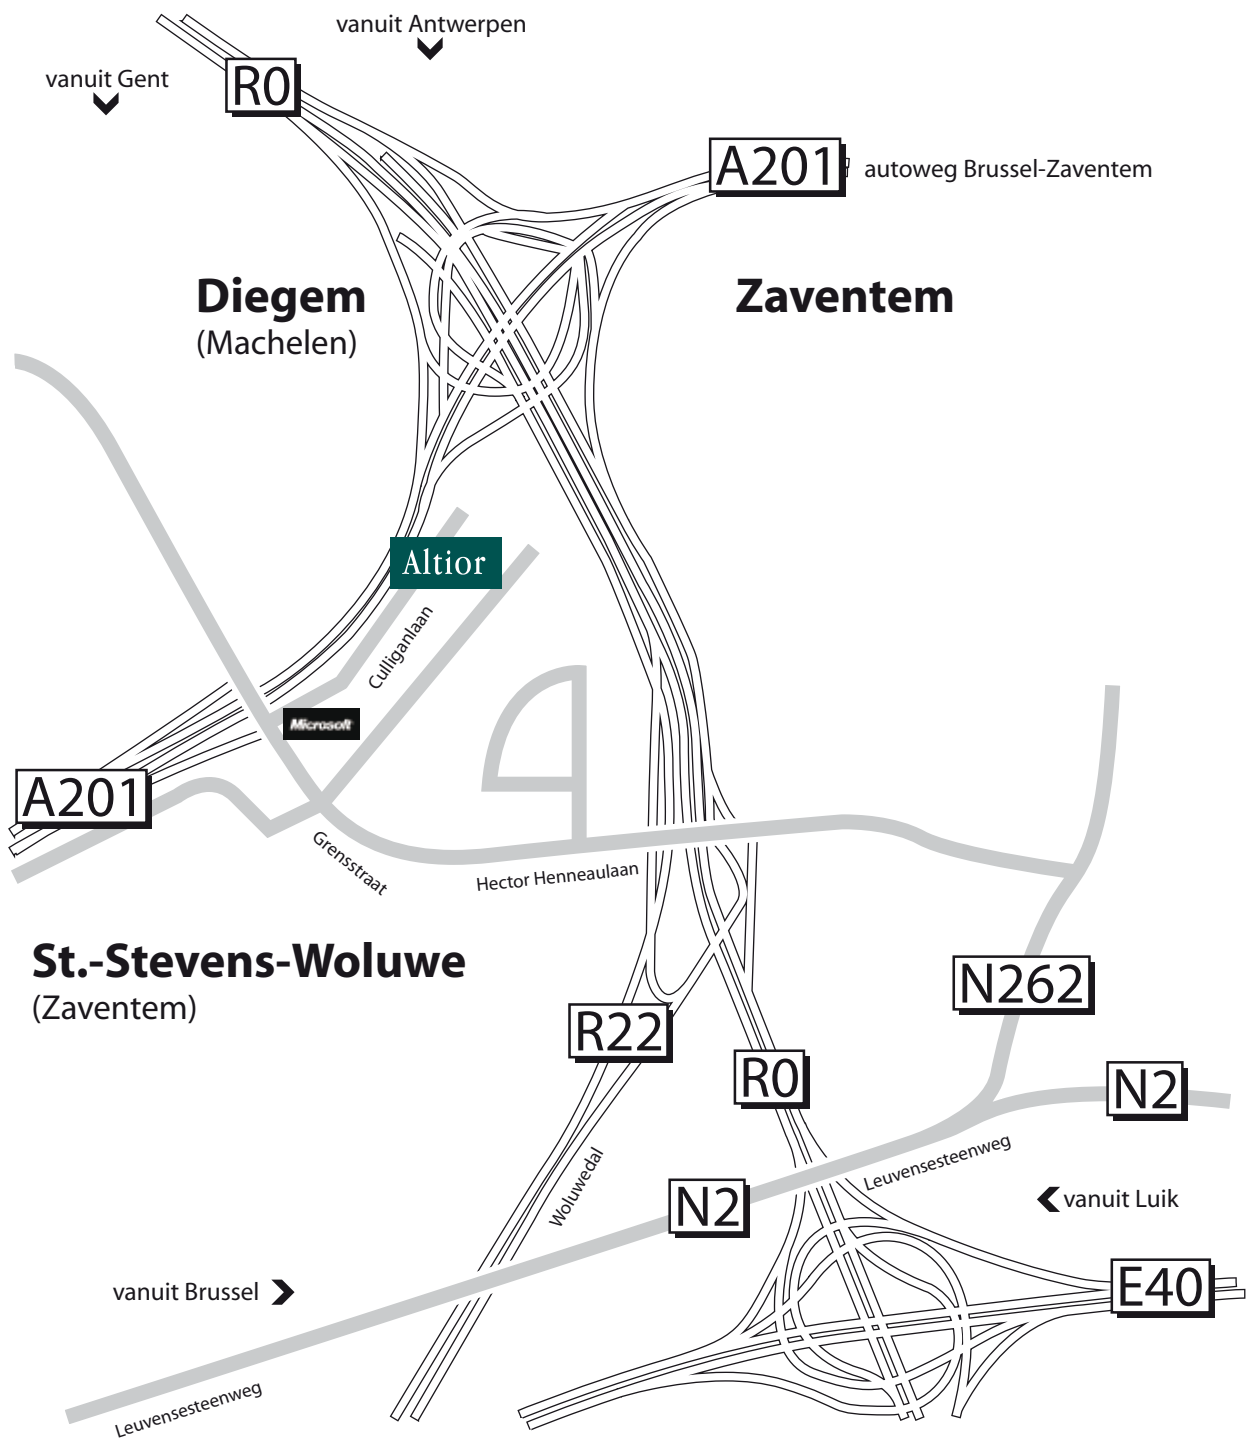

Business Powered by People

Altior

Altior CVBA
Park Lane
Culliganlaan 2D
B-1831 Diegem

T +32(0)2/513 69 80
F +32(0)2/540 85 55