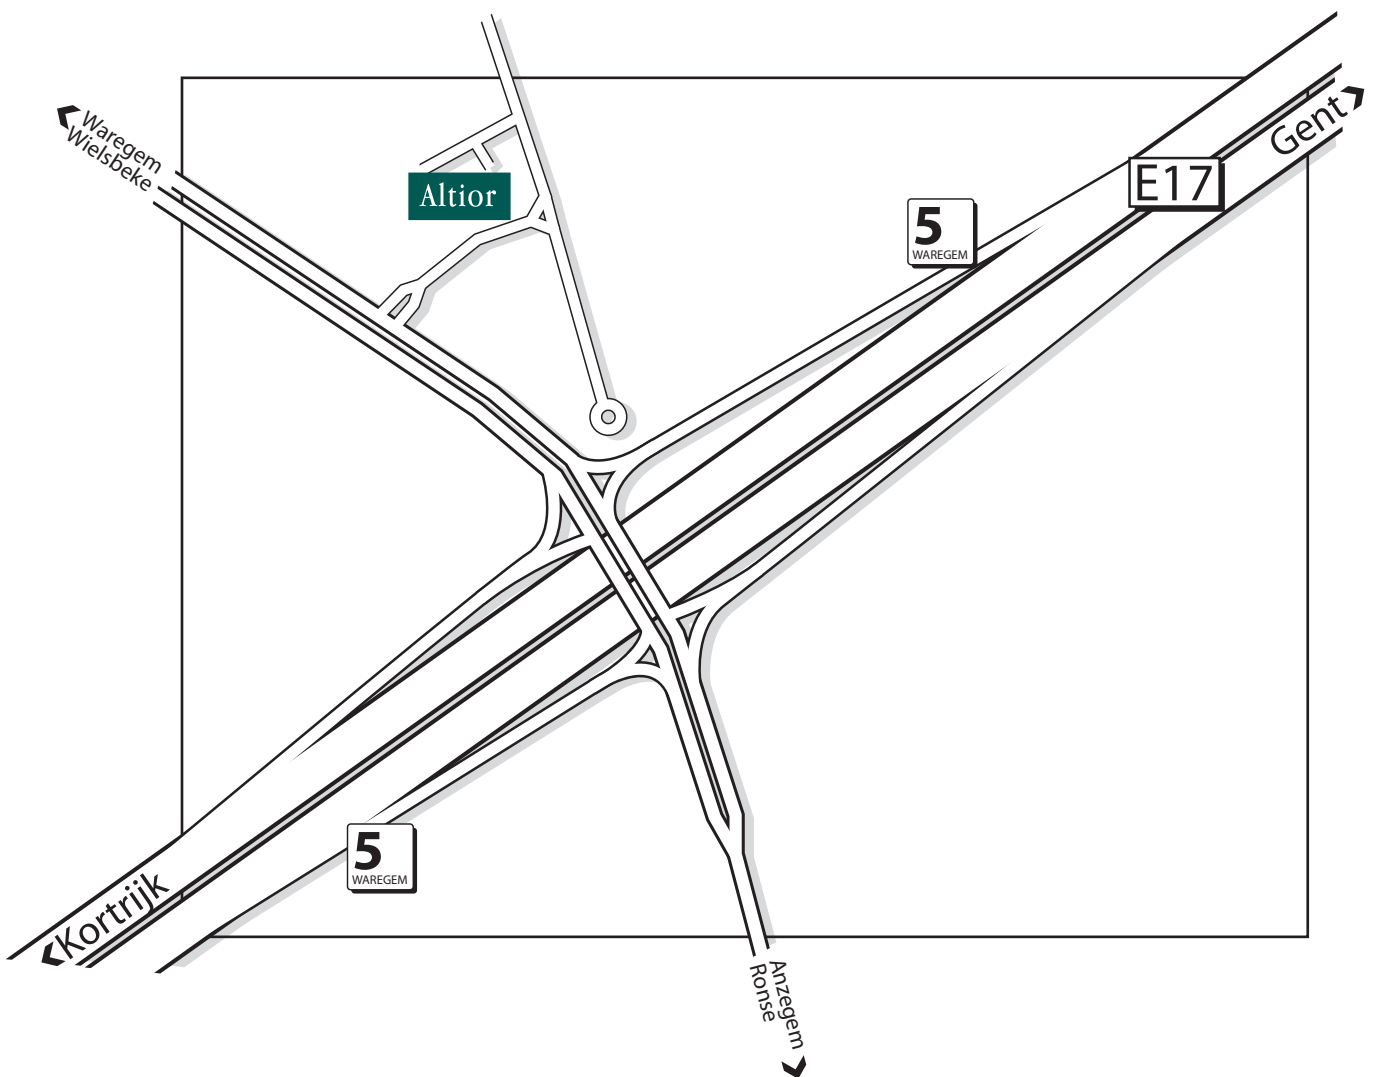

Business Powered by People

Altior

Altior CVBA
Franklin Rooseveltlaan 172-174 Ab5
B - 8790 Waregem

T +32(0)56 622 630
F +32(0)56 622 639

www.altior.be
info@altior.be

Altior is based in Waregem, close to the E17 motorway exit for Waregem, in the modern "Eon Zeon" office complex. You take the Waregem exit, driving towards Waregem, and turn into the first street on your right. You will see the Eon Zeon building immediately. Drive to the end of the street, and you can park behind the building.